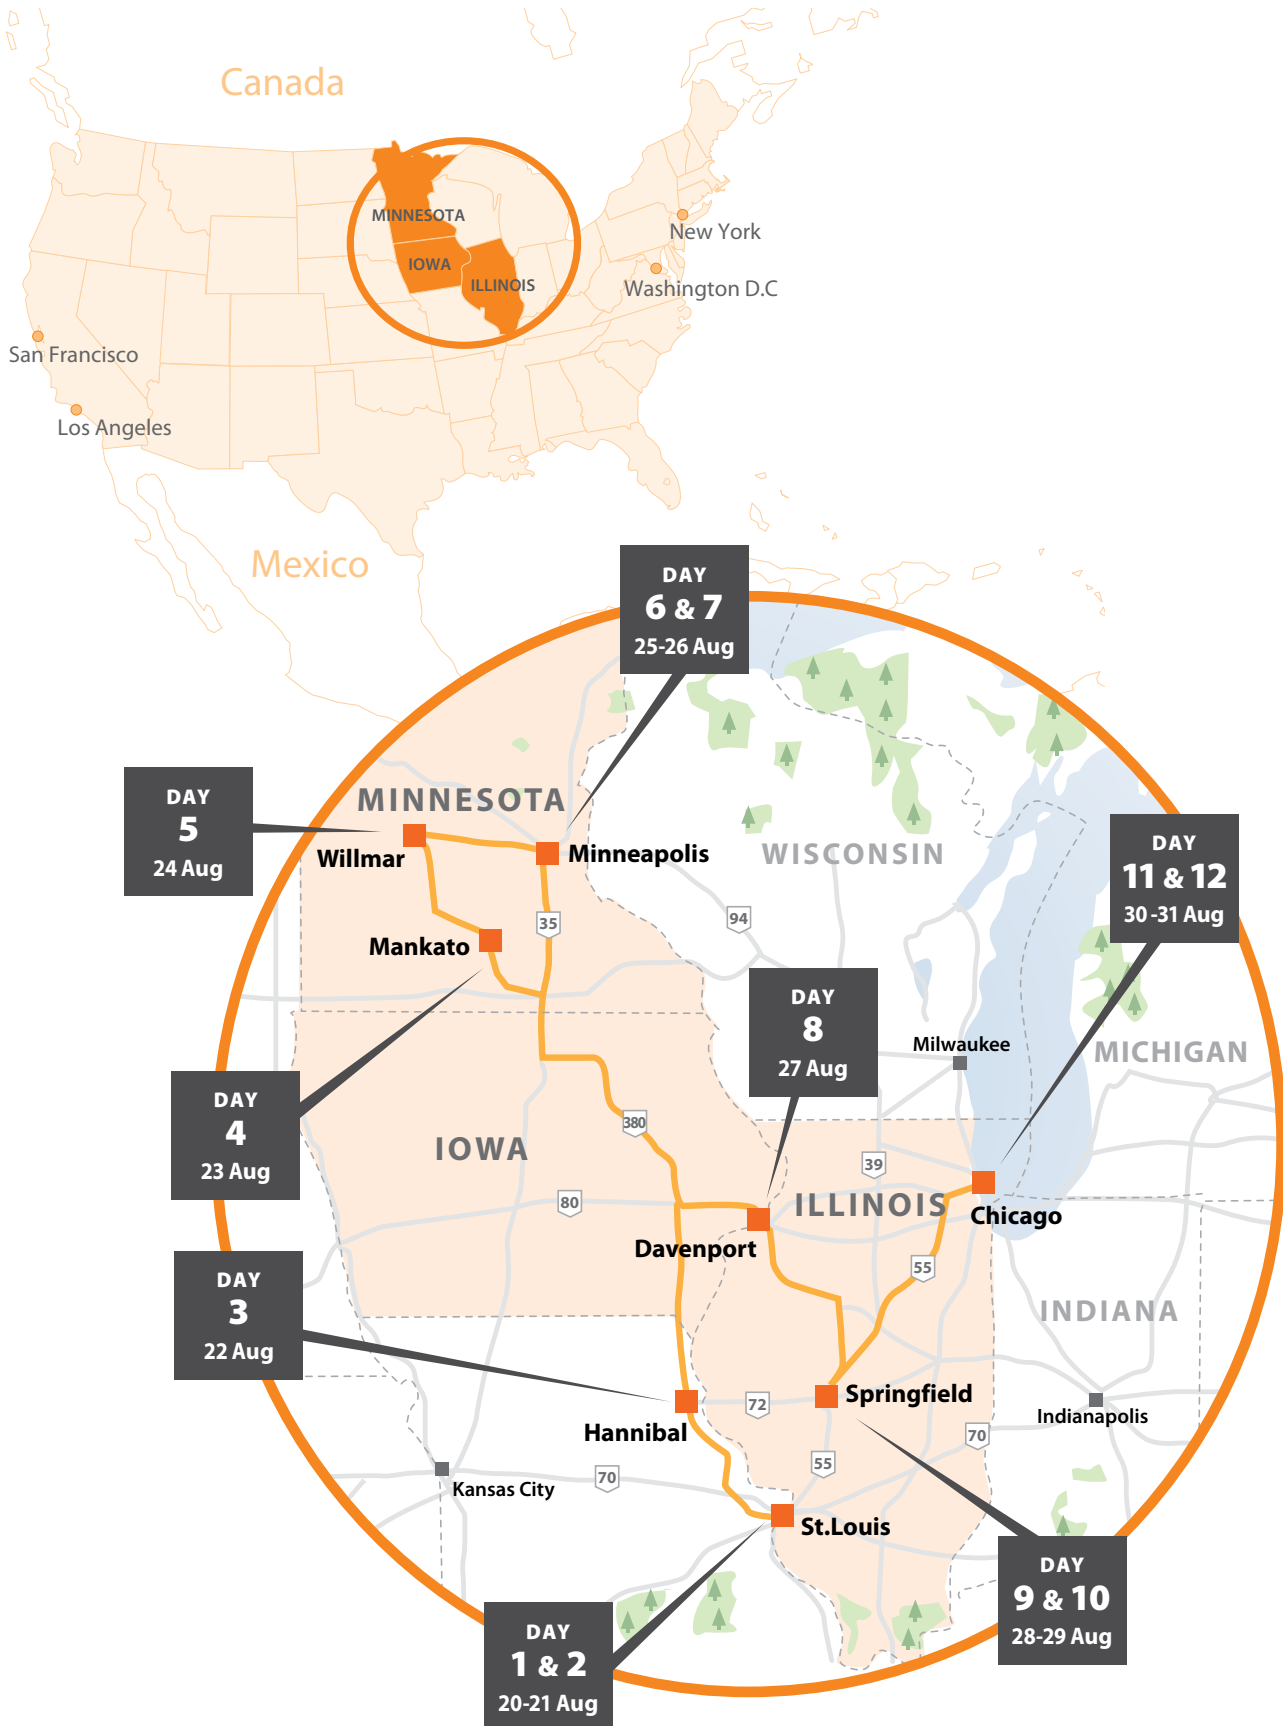

National Grains Tour 2017 Map

Rabobank

Maps are not to scale